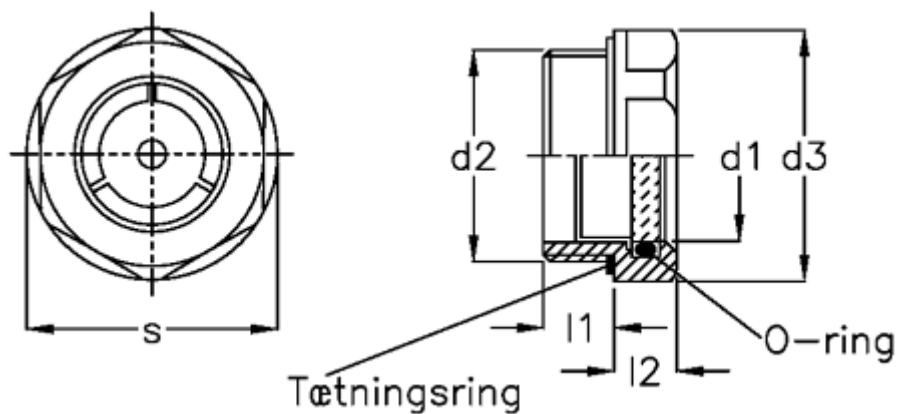

# Data Sheet

Article number: 20903555

Description: E+G Oil level sight glass (high temp.)  
GN 743.1-11-M16x1,5-B

## Measures

d1	= 11
d2	= M16x1,5
d3	= 22
l1	= 8.0
l2	= 7.5
Max pressure	= 25 Bar
s	= 20